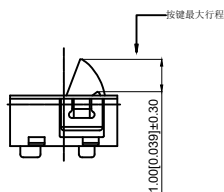

5	lid 盖子	SUS	1	silvery white 银白色
4	Contact spring 接触弹簧	Phosphor bronze	1	silvery white 银白色
3	Card 卡件	Phosphor bronze	1	silver plating 镀银
2	lampstand 底座	LCP	1	Black 黑色
1	key 按键	PA46	1	Black 黑色
NO 序号	Part name 部件名	Material 材料	QTY 数量	Remark 备注

A4				
A3				
A2				
A1				
REV	DATE	REVISION	DESCRIPTION	ISSUE

COMMON TOLERANCE

X.XX	± 0.10
X.X	± 0.15
X	± 0.25
ANGULAR	—

UNIT	MM	PROJECTED		PRODUCT NAME:
DRAWN BY	FUYUAN	CHECKED BY	COCO	MODEL NO: TP71421
DATE	2019	APPROVAL B	ALEN	Https: www.rocpcu.tw
ROCPCU TECHNOLOGY CO.,LTD				
Copies are issued in strict confidence and shall not be reproduced or copied, or used as the basic of manufacture or sale of apparatus without permission				