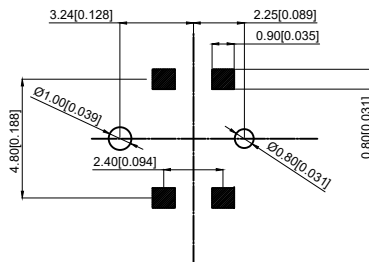

NOTES:

1. Rated voltage: 50mA DC12V
1. 额定电压: 50mA DC12V
2. insulation resistance: ≥100mΩ
2. 绝缘电阻: ≥100mΩ
3. contact resistance: ≤300mΩ
3. 接触电阻: ≤300mΩ
4. Withstand voltage: AC100V(50/60Hz)
4. 耐电强度: AC100V(50/60Hz)
5. life: 50000 cycles
5. 寿命: 50000次
6. Operating temperature: -10°C~60°C
6. 操作温度: -10°C~60°C
7. Operating force: 50±20gf
7. 操作力度: 50±20gf

5	lid 盖子	SUS	1	silvery white 银白色
4	Contact spring 接触弹簧	Phosphor bronze	1	silvery white 银白色
3	Card 卡件	Phosphor bronze	1	silver plating 镀银
2	lampstand 底座	LCP	1	Black 黑色
1	key 按键	PA46	1	Black 黑色
NO 序号	Part name 部件名	Material 材料	QTY 数量	Remark 备注

A4				
A3				
A2				
A1				
REV	DATE	REVISION	DESCRIPTION	ISSUE

COMMON TOLERANCE

X.XX	± 0.10
X.X	± 0.15
X	± 0.25
ANGULAR	—

UNIT	MM	PROJECTED		PRODUCT NAME:
DRAWN BY	FUYUAN	CHECKED BY	COCO	MODEL NO: TP71421
DATE	2019	APPROVAL B	ALEN	Https: www.rocpcu.tw
ROCPCU TECHNOLOGY CO.,LTD				
Copies are issued in strict confidence and shall not be reproduced or copied, or used as the basic of manufacture or sale of apparatus without permission				