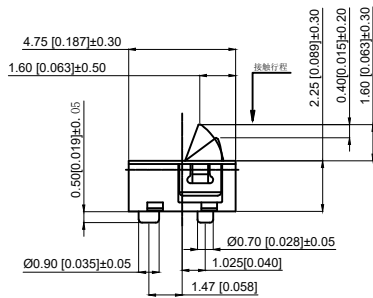

5	lid 盖子	SUS	1	silvery white 银白色
4	Contact spring 接触弹簧	Phosphor bronze	1	silvery white 银白色
3	Card 卡件	Phosphor bronze	1	silver plating 镀银
2	lampstand 底座	LCP	1	Black 黑色
1	key 按键	PA46	1	Black 黑色
NO 序号	Part name 部件名	Material 材料	QTY 数量	Remark 备注

A4				
A3				
A2				
A1				
REV	DATE	REVISION	DESCRIPTION	ISSUE

COMMON TOLERANCE

X.XX	± 0.10
X.X	± 0.15
X	± 0.25
ANGULAR	—

UNIT	MM	PROJECTED		PRODUCT NAME:
DRAWN BY	FUYUAN	CHECKED BY	COCO	MODEL NO: TP71421
DATE	2019	APPROVAL B	ALEN	Https: www.rocpcu.tw
ROCPCU TECHNOLOGY CO.,LTD				
Copies are issued in strict confidence and shall not be reproduced or copied, or used as the basic of manufacture or sale of apparatus without permission				